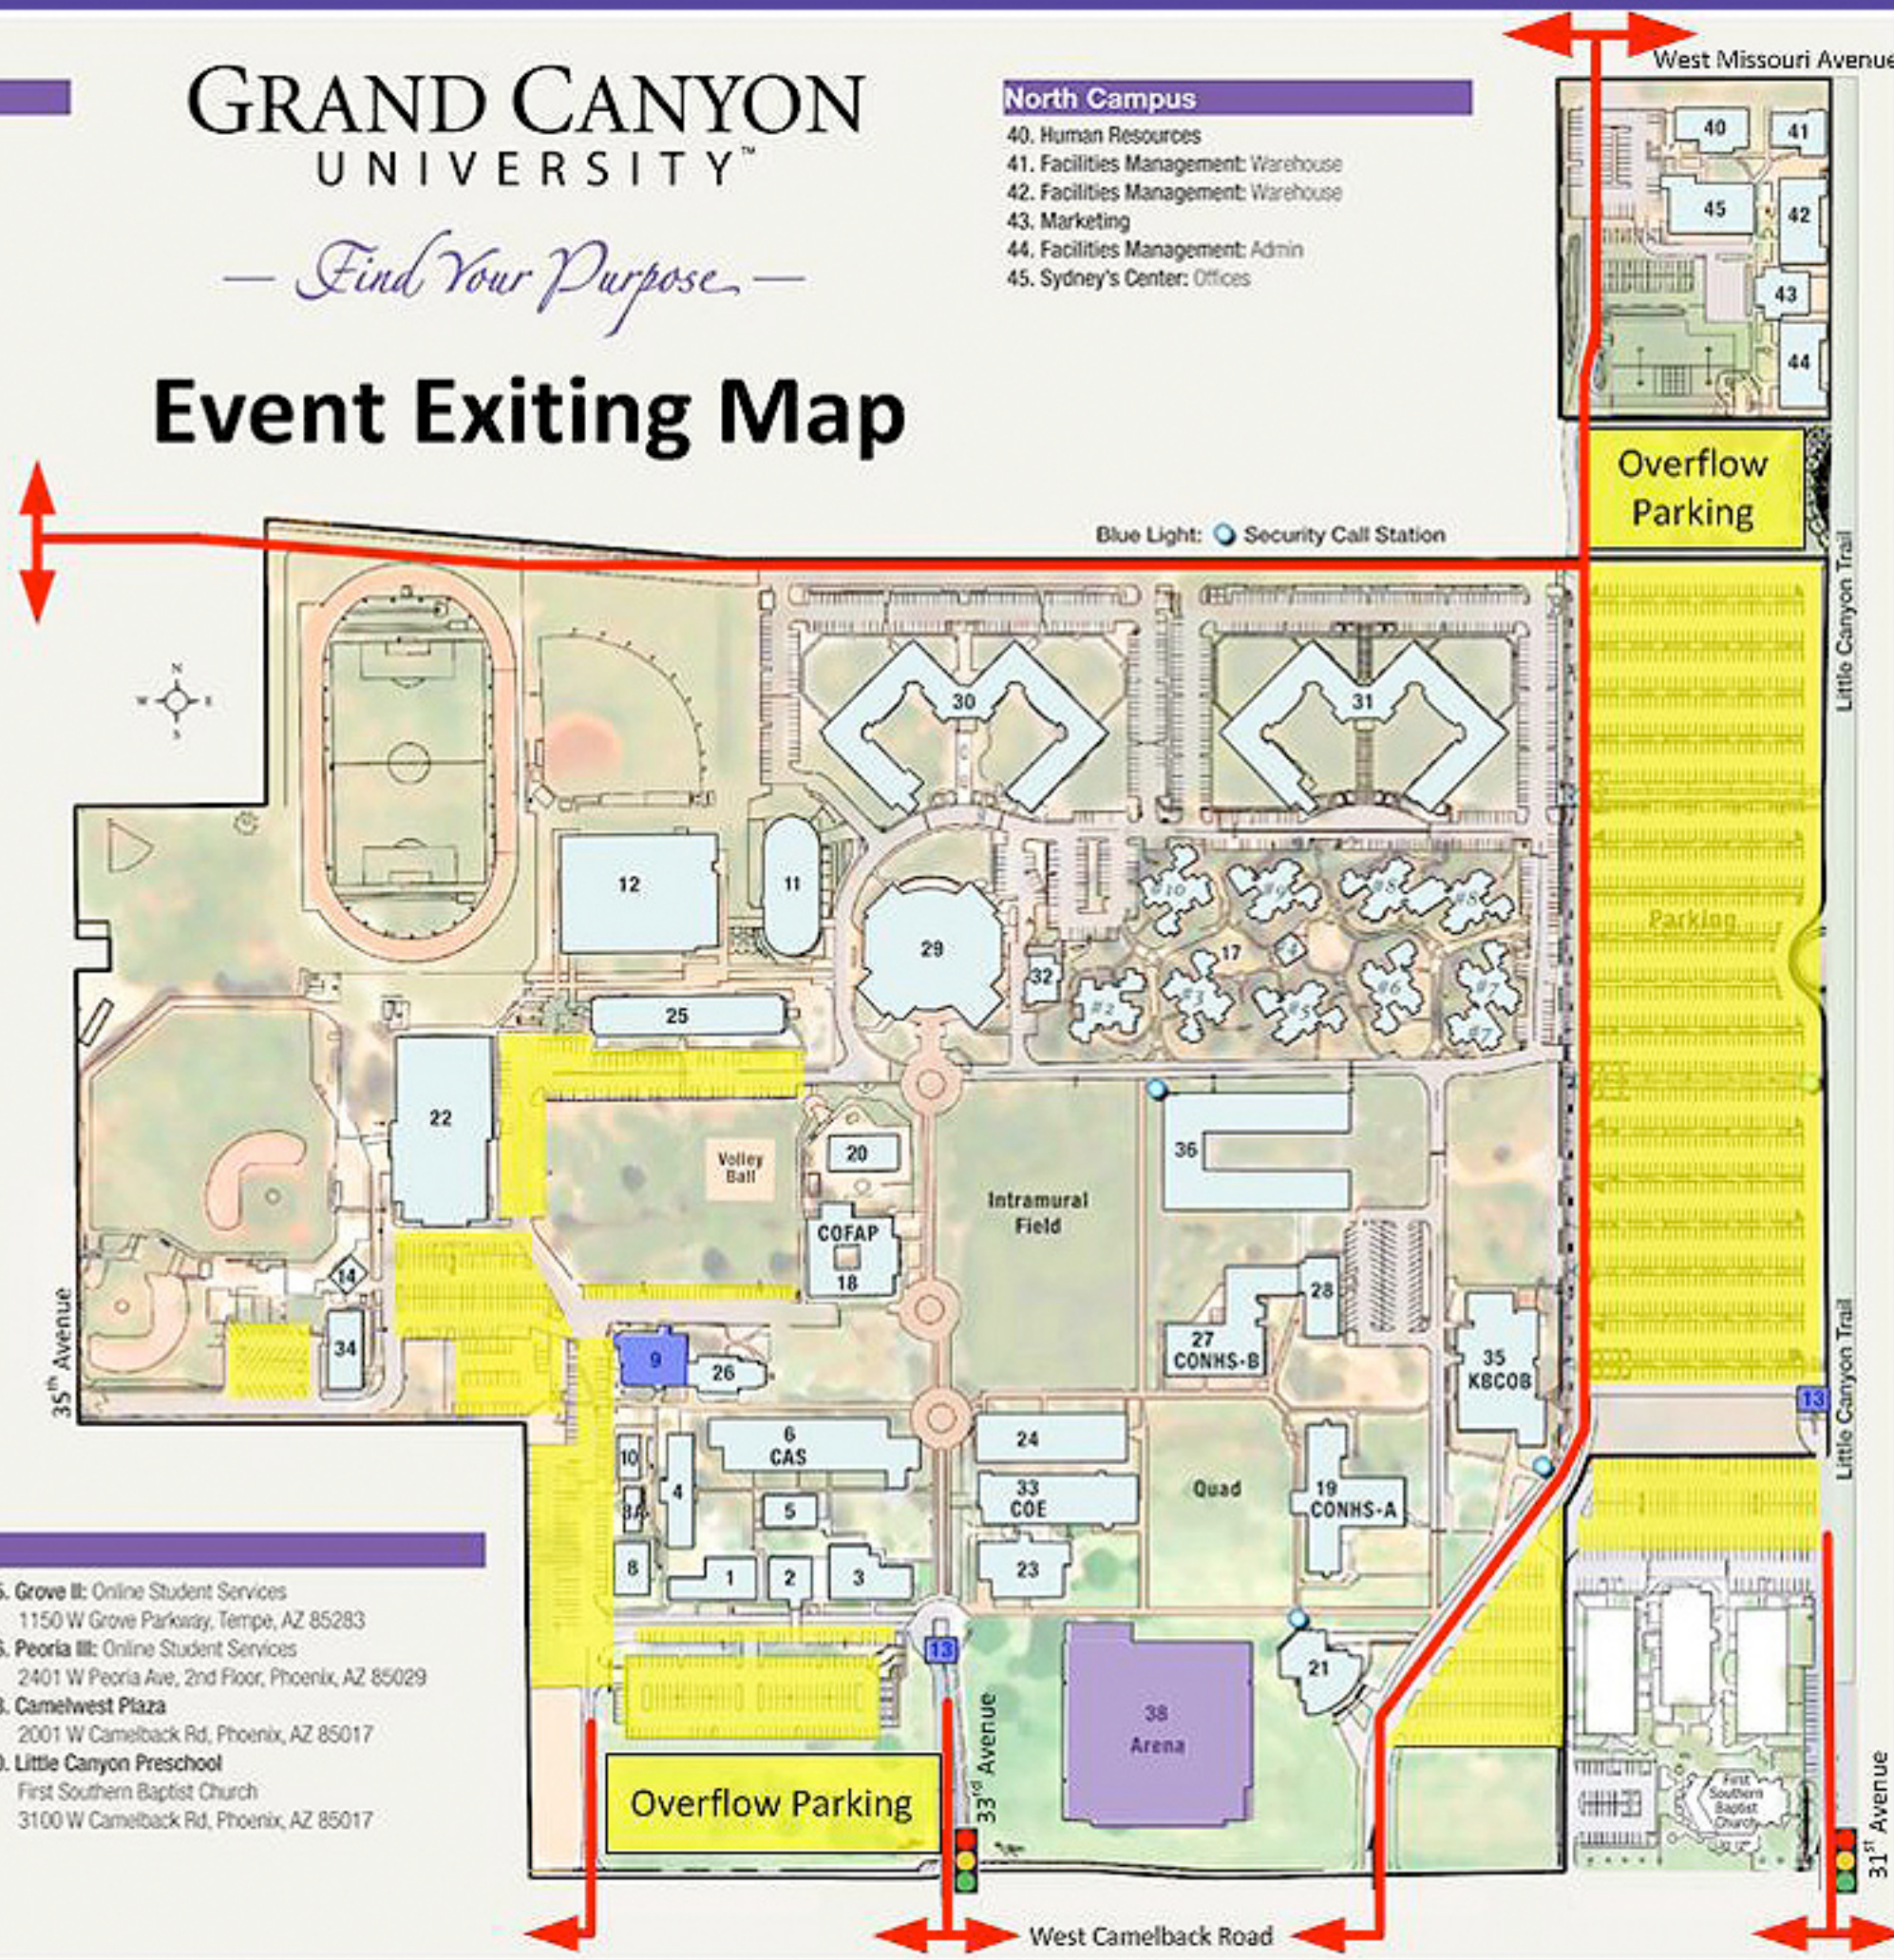

Off Site Locations

50. Annex I: 3446 W Camelback Rd, Ste 127, Phoenix, AZ 85017
51. Annex II: 3446 W Camelback Rd, Ste 121, Phoenix, AZ 85017
52. Grove I: Online Student Services 1150 W Grove Parkway, Tempe, AZ 85283
53. Peoria I: Online Student Services 2411 W Peoria Ave, Ste 300, Phoenix, AZ 85029
54. Peoria II: Online Student Services 2401 W Peoria Ave, 3rd Floor, Phoenix, AZ 85029
55. Grove III: Online Student Services 1150 W Grove Parkway, Tempe, AZ 85283
56. Peoria III: Online Student Services 2401 W Peoria Ave, 2nd Floor, Phoenix, AZ 85029
58. Camelwest Plaza 2001 W Camelback Rd, Phoenix, AZ 85017
60. Little Canyon Preschool First Southern Baptist Church 3100 W Camelback Rd, Phoenix, AZ 85017

North Campus

40. Human Resources
41. Facilities Management: Warehouse
42. Facilities Management: Warehouse
43. Marketing
44. Facilities Management: Admin
45. Sydney's Center: Offices

West Missouri Avenue

Overflow Parking

Blue Light: Security Call Station

35th Avenue

Overflow Parking

33rd Avenue

West Camelback Road

Little Canyon Trail

31st Avenue